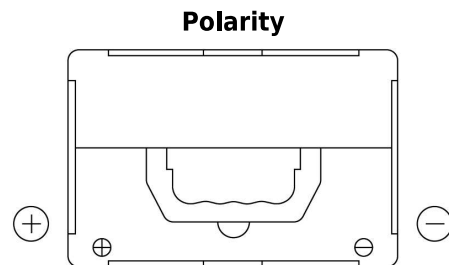

Product overview

Batteries for Cars

Superline SB558

| | |
|--------------------------------|--------------------------|
| Part number | SB558 |
| Technology | Flooded |
| EAN/GTIN | 3661024066556 |
| Voltage | 12 V |
| Capacity | 55 Ah |
| CCA | 620 A |
| Length | 230 mm |
| Width | 180 mm |
| Height | 186 mm |
| Box size | G75 |
| Polarity | ETN 1 |
| Terminal Type | SAE S 3/8" side Terminal |
| Hold Down | B7 |
| Weights (subject of variation) | 14.20 kg |