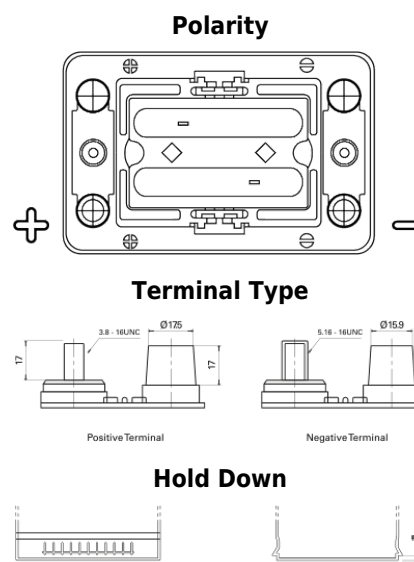

Product overview

Batteries for Marine and Leisure

Start AGM EM1000

Part number	EM1000
Technology	AGM
EAN/GTIN	3661024036023
Voltage	12 V
Capacity	50 Ah
CCA	800 A
MCA	1000
Length	260 mm
Width	173 mm
Height	206 mm
Box size	G34
Polarity	ETN 1
Terminal Type	SAE M 3/8"- 5/16" taper&stud
Hold Down	B7
Weights (subject of variation)	17.90 kg