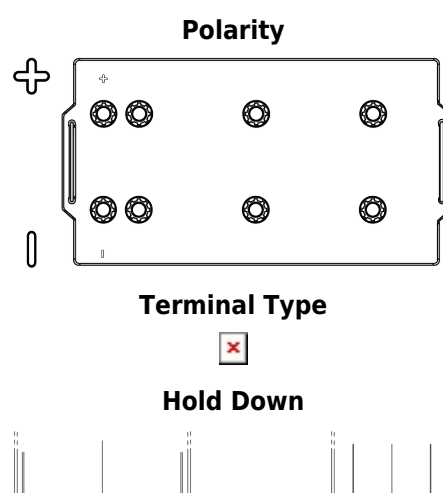

**Product overview**

Batteries for Marine and Leisure

**Equipment GEL ES2400**

Part number	ES2400
Technology	GEL
EAN/GTIN	3661024035750
Voltage	12 V
Capacity	210 Ah
Watt hour	2400 Wh
Length	518 mm
Width	274 mm
Height	240 mm
Box size	D06
Polarity	ETN 3
Terminal Type	EN taper post
Hold Down	B0
Weights (subject of variation)	63.50 kg